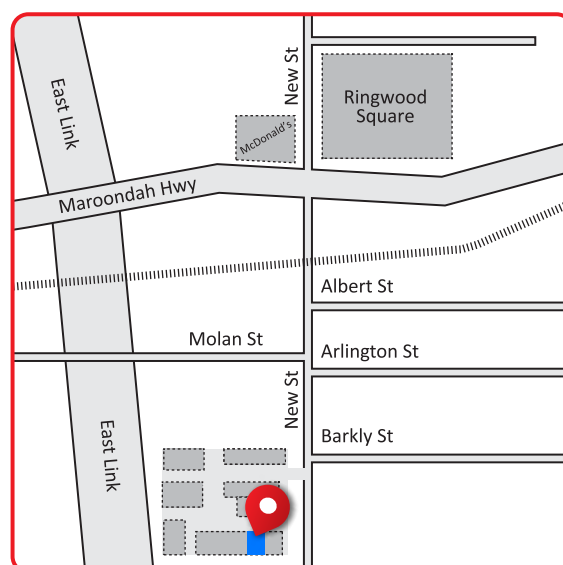

Please Note: School Uniform deliveries cannot go to the school until the student has started at the school, please provide a business or home address if ordering before this time.